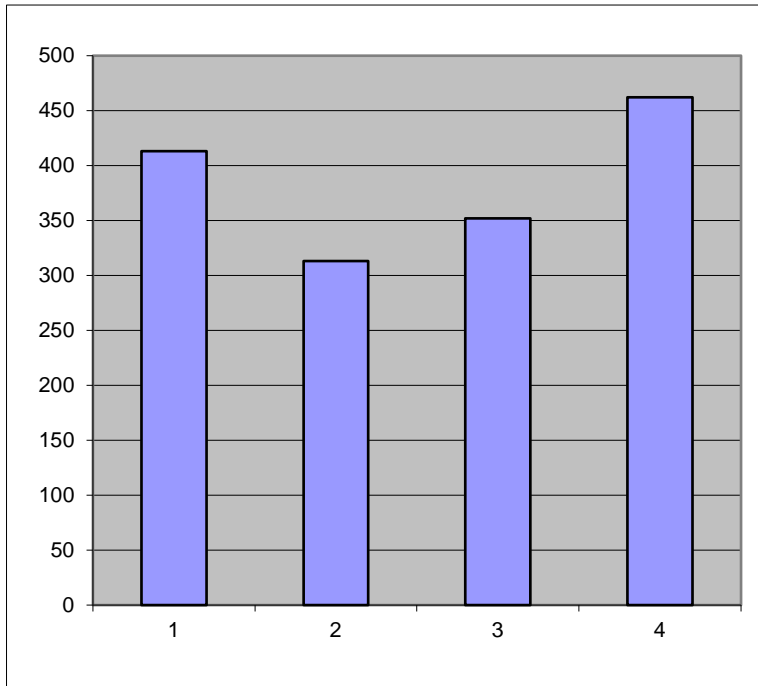

HISTORY OF FOXTON VILLAGE

<i>COLUMN</i>	1	2	3	4
<i>YEAR</i>	1850	1900	1950	2000
<i>POPULATION</i>	413	313	352	462
<i>HOUSES</i>	97	75	112	191

POPULATION OF FOXTON

NUMBER OF HOUSES