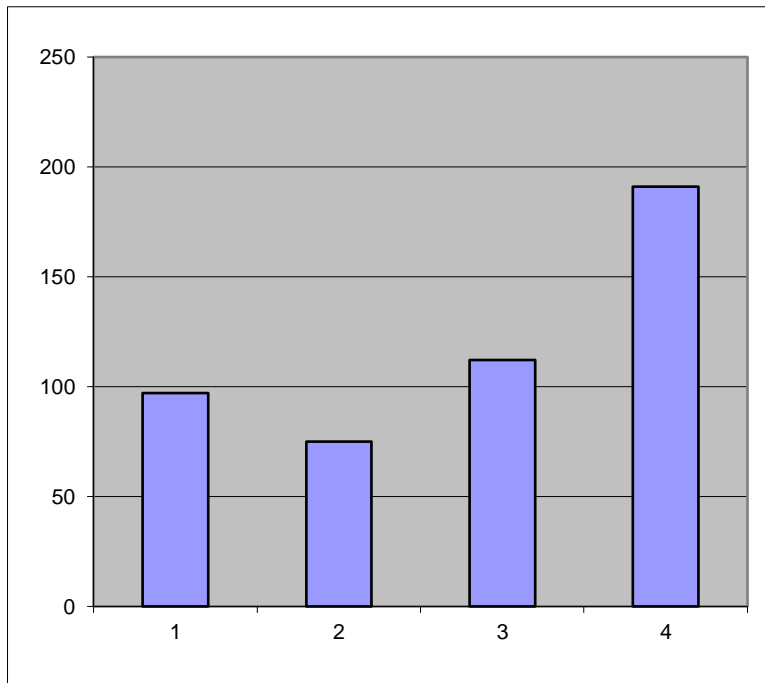

HISTORY OF FOXTON VILLAGE

<i>COLUMN</i>	1	2	3	4
<i>YEAR</i>	1850	1900	1950	2000
<i>POPULATION</i>	413	313	352	462
<i>HOUSES</i>	97	75	112	191

POPULATION OF FOXTON

NUMBER OF HOUSES